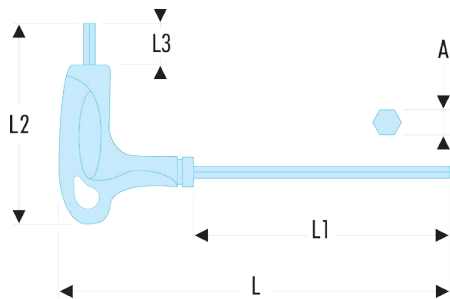

84TZ.5F 84TZ - Metric hexagon keys - FLUO**Description:**

- Fluorescent tool, detectable by ultraviolet light. Detectable in dark and dimly lit areas for 3 meters.
- Ergonomic T handle for efficient use of the two ends of the key.
- Silicon steel.
- Finish: polished, phosphate-coated.

A ["]:	-
A [mm]:	5
C1 [mm]:	77
d maxi [mm]:	12
d3 [mm]:	70
I1 x I2 [mm]:	12 x 130
L [mm]:	183
L1 [mm]:	130
L1 x L2 [mm]:	77 x 183
L2 [mm]:	77
L3 [mm]:	12
[g]:	70