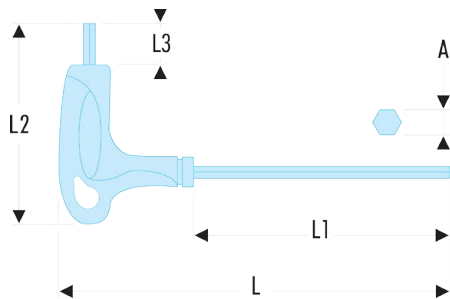

84TZ.6F 84TZ - Metric hexagon keys - FLUO**Description:**

- Fluorescent tool, detectable by ultraviolet light. Detectable in dark and dimly lit areas for 3 meters.
- Ergonomic T handle for efficient use of the two ends of the key.
- Silicon steel.
- Finish: polished, phosphate-coated.

A ["]:

-

A [mm]:

6

C1 [mm]:

95

d maxi
[mm]:

15

d3 [mm]:

112

l1 x l2
[mm]:

15 x 175

L [mm]:

240

L1 [mm]:

175

L1 x L2
[mm]:

95 x 240

L2 [mm]:

95

L3 [mm]:

15

[g]:

112