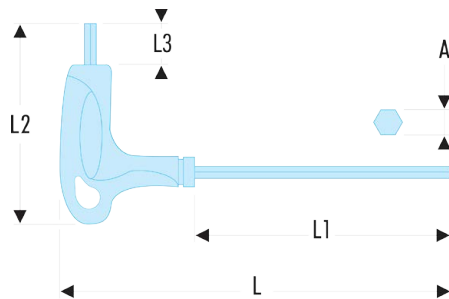

**84TZ.7/32F 84TZ - Inch hexagon keys - FLUO****Description:**

- Fluorescent tool, detectable by ultraviolet light. Detectable in dark and dimly lit areas for 3 meters.
- Ergonomic T handle for efficient use of the two ends of the key.
- Silicon steel.
- Finish: polished, phosphate-coated.

A ["]:	Jul-32
--------	--------

A [mm]:	-
---------	---

C1 [mm]:	95
----------	----

d maxi [mm]:	15
--------------	----

d3 [mm]:	80
----------	----

l1 x l2 [mm]:	15 x 175
---------------	----------

L [mm]:	240
---------	-----

L1 [mm]:	175
----------	-----

L1 x L2 [mm]:	95 x 240
---------------	----------

L2 [mm]:	95
----------	----

L3 [mm]:	15
----------	----

[g]:	80
------	----