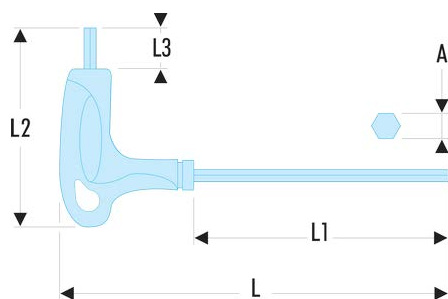

84TZ.7/32 84TZ - Inch hexagon keys**Description:**

- Ergonomic T handle for efficient use of the two ends of the key.
- Silicon steel.
- Finish: polished, phosphate-coated.

A ["]:	Jul-32
--------	--------

A [mm]:	-
---------	---

I1 x I2 [mm]:	15 x 175
---------------	----------

L [mm]:	240
---------	-----

L1 [mm]:	175
----------	-----

L1 x L2 [mm]:	95 x 240
---------------	----------

L2 [mm]:	95
----------	----

L3 [mm]:	15
----------	----

[g]:	80
------	----