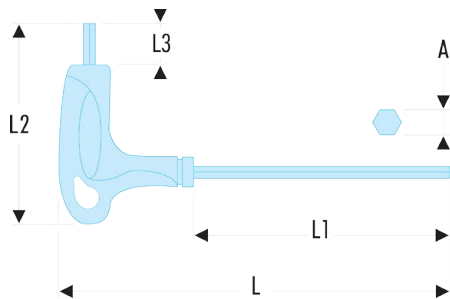

84TZ.8F 84TZ - Metric hexagon keys - FLUO**Description:**

- Fluorescent tool, detectable by ultraviolet light. Detectable in dark and dimly lit areas for 3 meters.
- Ergonomic T handle for efficient use of the two ends of the key.
- Silicon steel.
- Finish: polished, phosphate-coated.

A ["]:	-
A [mm]:	8
C1 [mm]:	95
d maxi [mm]:	15
d3 [mm]:	125
l1 x l2 [mm]:	15 x 175
L [mm]:	240
L1 [mm]:	175
L1 x L2 [mm]:	95 x 240
L2 [mm]:	95
L3 [mm]:	15
[g]:	125