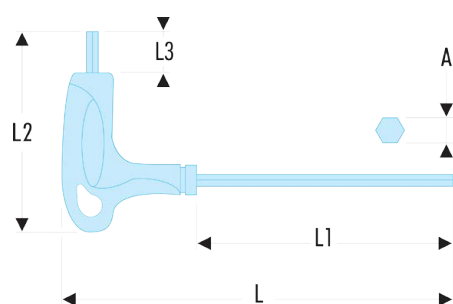

84TZS.10F 84TZS - Spherical head metric hexagon keys - FLUO**Description:**

- Fluorescent tool, detectable by ultraviolet light. Detectable in dark and dimly lit areas for 3 meters.
- Ergonomic T handle for efficient use of the two ends of the key.
- The spherical head allows for screwing with a tilt angle up to 30°. Use the short hexagon key for tightening.
- Silicon steel.
- Finish: polished, phosphate-coated.

A [mm]: 10

C1 [mm]: 95

d maxi [mm]: 15

d3 [mm]: 192

l1 x l2 [mm]: 15 x 175

L [mm]: 240

L1 [mm]: 175

L1 x L2 [mm]: 95 x 240

L2 [mm]: 95

L3 [mm]: 15

[g]: 192