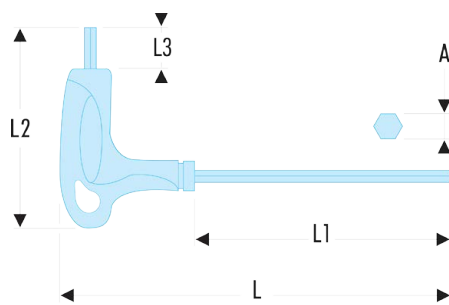

84TZS.4F 84TZS - Spherical head metric hexagon keys - FLUO**Description:**

- Fluorescent tool, detectable by ultraviolet light. Detectable in dark and dimly lit areas for 3 meters.
- Ergonomic T handle for efficient use of the two ends of the key.
- The spherical head allows for screwing with a tilt angle up to 30°. Use the short hexagon key for tightening.
- Silicon steel.
- Finish: polished, phosphate-coated.

A [mm]: 4

C1 [mm]: 77

d maxi [mm]: 12

d3 [mm]: 58

l1 x l2 [mm]: 12 x 130

L [mm]: 183

L1 [mm]: 130

L1 x L2 [mm]: 77 x 183

L2 [mm]: 77

L3 [mm]: 12

[g]: 58