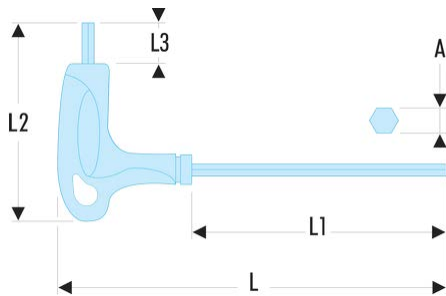

## 84TZS.5 84TZS - Spherical head metric hexagon keys

### Description:

- Ergonomic T handle for efficient use of the two ends of the key.
- The spherical head allows for screwing with a tilt angle up to 30°. Use the short hexagon key for tightening.
- Silicon steel.
- Finish: polished, phosphate-coated.

A [mm]:	5
I1 x I2 [mm]:	12 x 130
L [mm]:	183
L1 [mm]:	130
L1 x L2 [mm]:	77 x 183
L2 [mm]:	77
L3 [mm]:	12
[g]:	70