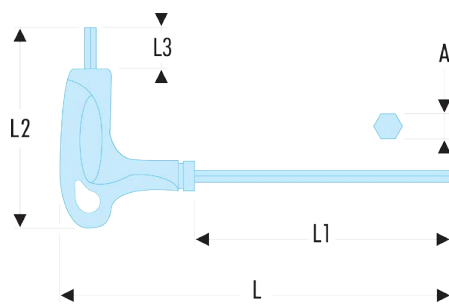

**84TZS.6F 84TZS - Spherical head metric hexagon keys - FLUO****Description:**

- Fluorescent tool, detectable by ultraviolet light. Detectable in dark and dimly lit areas for 3 meters.
- Ergonomic T handle for efficient use of the two ends of the key.
- The spherical head allows for screwing with a tilt angle up to 30°. Use the short hexagon key for tightening.
- Silicon steel.
- Finish: polished, phosphate-coated.

<b>A [mm]:</b>	6
----------------	---

<b>C1 [mm]:</b>	95
-----------------	----

<b>d maxi [mm]:</b>	15
---------------------	----

<b>d3 [mm]:</b>	112
-----------------	-----

<b>l1 x l2 [mm]:</b>	15 x 175
----------------------	----------

<b>L [mm]:</b>	240
----------------	-----

<b>L1 [mm]:</b>	175
-----------------	-----

<b>L1 x L2 [mm]:</b>	95 x 240
----------------------	----------

<b>L2 [mm]:</b>	95
-----------------	----

<b>L3 [mm]:</b>	15
-----------------	----