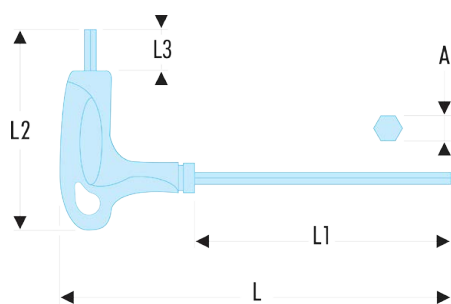

84TZS.7F 84TZS - Spherical head metric hexagon keys - FLUO**Description:**

- Fluorescent tool, detectable by ultraviolet light. Detectable in dark and dimly lit areas for 3 meters.
- Ergonomic T handle for efficient use of the two ends of the key.
- The spherical head allows for screwing with a tilt angle up to 30°. Use the short hexagon key for tightening.
- Silicon steel.
- Finish: polished, phosphate-coated.

A [mm]: 7

C1 [mm]: 95

d maxi [mm]: 15

d3 [mm]: 120

l1 x l2 [mm]: 15 x 175

L [mm]: 240

L1 [mm]: 175

L1 x L2 [mm]: 95 x 240

L2 [mm]: 95

L3 [mm]: 15

[g]: 120