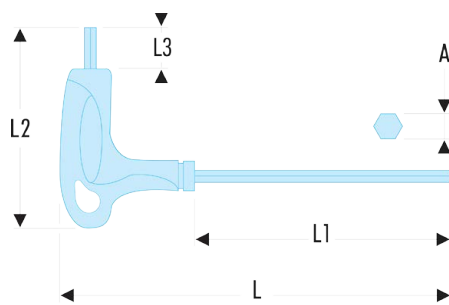

84TZS.8F 84TZS - Spherical head metric hexagon keys - FLUO**Description:**

- Fluorescent tool, detectable by ultraviolet light. Detectable in dark and dimly lit areas for 3 meters.
- Ergonomic T handle for efficient use of the two ends of the key.
- The spherical head allows for screwing with a tilt angle up to 30°. Use the short hexagon key for tightening.
- Silicon steel.
- Finish: polished, phosphate-coated.

A [mm]:	8
----------------	---

C1 [mm]:	95
-----------------	----

d maxi [mm]:	15
---------------------	----

d3 [mm]:	125
-----------------	-----

l1 x l2 [mm]:	15 x 175
----------------------	----------

L [mm]:	240
----------------	-----

L1 [mm]:	175
-----------------	-----

L1 x L2 [mm]:	95 x 240
----------------------	----------

L2 [mm]:	95
-----------------	----

L3 [mm]:	15
-----------------	----

[g]:	125
-------------	-----