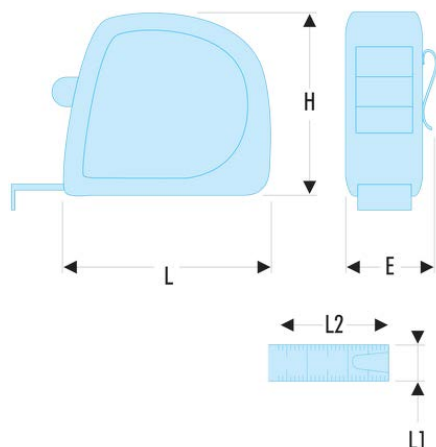

**893.213 893 - ABS body tape measure****Description:**

- Ergonomic, ABS material.
- Tape with mat anti-reflection nylon tape.
- High strength tape.
- High strength cover hook:
  - 2 rivets with stainless reinforcement plate on the 2 and 3 m.
  - 3 rivets with stainless reinforcement plate on the 5 and 8 m.
- Interior measurements by adding the L dimension (see table).

Qtys:	1
E [mm]:	24,0
H [mm]:	52,0
L [mm]:	55
L1 [mm]:	13
L2 [m]:	2
[g]:	78