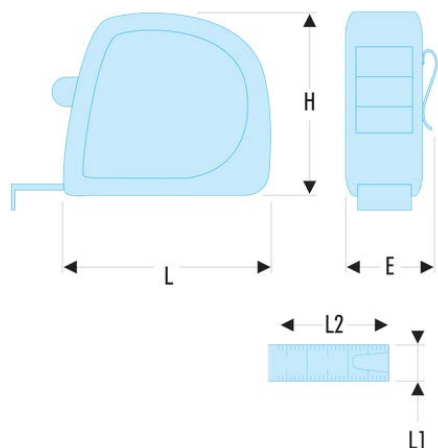

893.316 893 - ABS body tape measure**Description:**

- Ergonomic, ABS material.
- Tape with mat anti-reflection nylon tape.
- High strength tape.
- High strength cover hook:
 - 2 rivets with stainless reinforcement plate on the 2 and 3 m.
 - 3 rivets with stainless reinforcement plate on the 5 and 8 m.
- Interior measurements by adding the L dimension (see table).

Qtys:	1
E [mm]:	27,0
H [mm]:	60,0
L [mm]:	60
L1 [mm]:	16
L2 [mm]:	3
Quantity:	1
[g]:	126