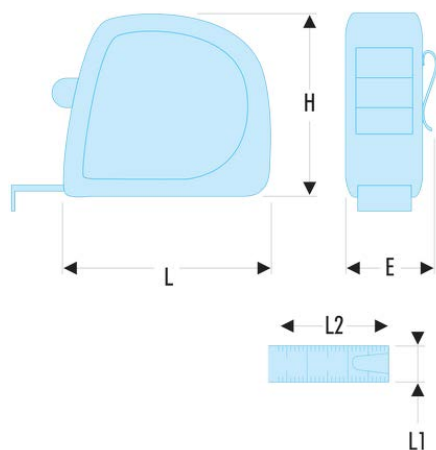

893.519 893 - ABS body tape measure**Description:**

- Ergonomic, ABS material.
- Tape with mat anti-reflection nylon tape.
- High strength tape.
- High strength cover hook:
 - 2 rivets with stainless reinforcement plate on the 2 and 3 m.
 - 3 rivets with stainless reinforcement plate on the 5 and 8 m.
- Interior measurements by adding the L dimension (see table).

E [mm]:	31,0
---------	------

H [mm]:	67,0
---------	------

L [mm]:	70
---------	----

L1 [mm]:	19
----------	----

L2 [m]:	5
---------	---

[g]:	197
------	-----