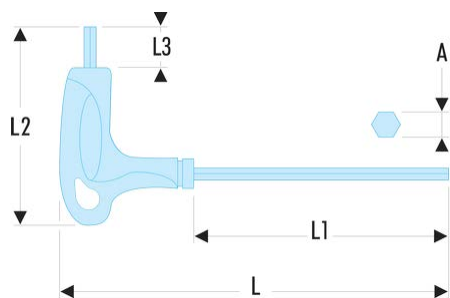

**89TX.10** 89TX - Torx® spinners**Description:**

- Ergonomic handle for efficient use of the two ends of the key.
- Finish: chromed shot-blasted.

A [mm]:	2,72
I1 x I2 [mm]:	11 x 90
L [mm]:	133
L1 [mm]:	90
L1 x L2 [mm]:	63 x 133
L2 [mm]:	63
L3 [mm]:	12
Torx [No]:	T10
[g]:	12