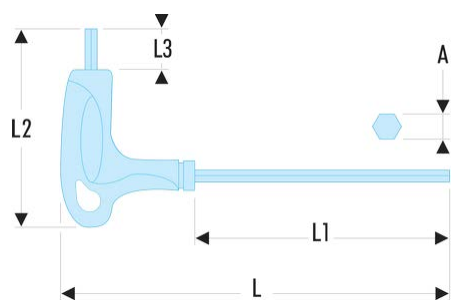

89TX.20 89TX - Torx® spinners**Description:**

- Ergonomic handle for efficient use of the two ends of the key.
- Finish: chromed shot-blasted.

A [mm]:	3,84
I1 x I2 [mm]:	12 x 130
L [mm]:	183
L1 [mm]:	130
L1 x L2 [mm]:	77 x 183
L2 [mm]:	77
L3 [mm]:	12
Torx [No]:	T20
[g]:	40