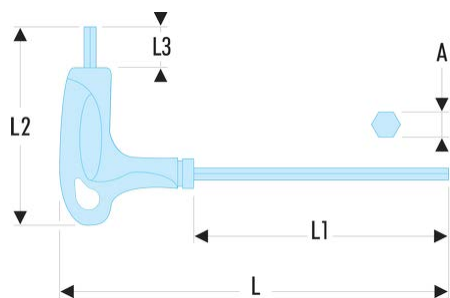

89TX.27 89TX - Torx® spinners**Description:**

- Ergonomic handle for efficient use of the two ends of the key.
- Finish: chromed shot-blasted.

A [mm]:	4,96
I1 x I2 [mm]:	12 x 130
L [mm]:	183
L1 [mm]:	175
L1 x L2 [mm]:	77 x 183
L2 [mm]:	95
L3 [mm]:	15
Torx [No]:	T27
[g]:	60