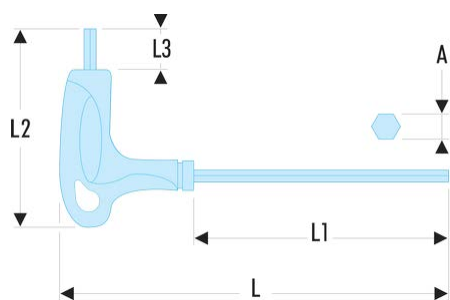

89TX.40 89TX - Torx® spinners**Description:**

- Ergonomic handle for efficient use of the two ends of the key.
- Finish: chromed shot-blasted.

A [mm]:	6,60
I1 x I2 [mm]:	15 x 175
L [mm]:	240
L1 [mm]:	175
L1 x L2 [mm]:	95 x 240
L2 [mm]:	95
L3 [mm]:	15
Torx [No]:	T40
[g]:	105