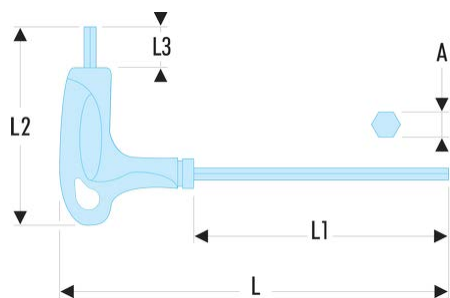

89TX.45 89TX - Torx® spinners**Description:**

- Ergonomic handle for efficient use of the two ends of the key.
- Finish: chromed shot-blasted.

A [mm]:	7,77
I1 x I2 [mm]:	15 x 175
L [mm]:	240
L1 [mm]:	175
L1 x L2 [mm]:	95 x 240
L2 [mm]:	95
L3 [mm]:	15
Torx [No]:	T45
[g]:	125