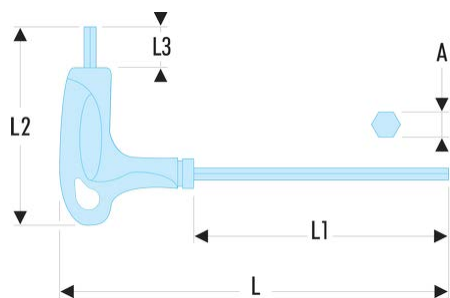

89TX.6 89TX - Torx® spinners**Description:**

- Ergonomic handle for efficient use of the two ends of the key.
- Finish: chromed shot-blasted.

A [mm]:	1,65
I1 x I2 [mm]:	11 x 90
L [mm]:	133
L1 [mm]:	90
L1 x L2 [mm]:	63 x 133
L2 [mm]:	63
L3 [mm]:	11
Torx [No]:	T6
[g]:	7