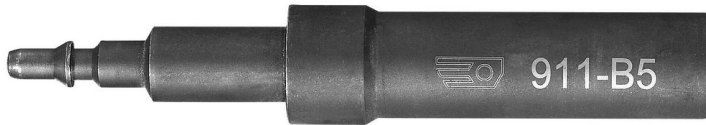

Sku

**Engine**  
Automotive**911-B5** Dummy injectors**Description:**

- For testing diesel engine compression.
- For use with FACOM 911 reader.
- Fitted with a non-return valve.