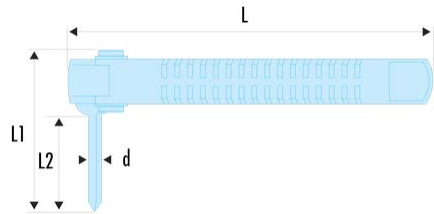

985765 Sleeving pliers