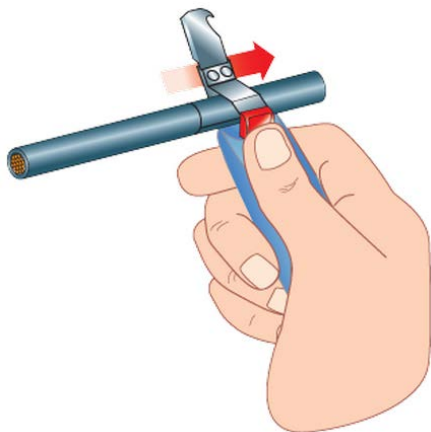

985951 Sheath strippers**Description:**

- "Effort reducer" push button.
 - Spare blade stored in the handle.
 - Easily accessible adjustment knob.
 - Self-swivel blade.
 - 985955 straight blades.
 - 985956 hooked blades.
- 986061: Set of 5 auto-swivel blades for sheath strippers
985951 - 985952 - 985953 - 985954 - 985955 - 985956.

Capacity	16
Ø maxi [mm]:	

[g]:	65
------	----