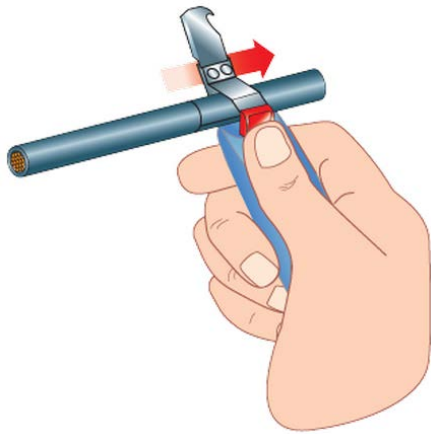

985954 Sheath strippers**Description:**

- "Effort reducer" push button.
 - Spare blade stored in the handle.
 - Easily accessible adjustment knob.
 - Self-swivel blade.
 - 985955 straight blades.
 - 985956 hooked blades.
- 986061: Set of 5 auto-swivel blades for sheath strippers
985951 - 985952 - 985953 - 985954 - 985955 - 985956.

Tips:	90°
--------------	-----

Capacity Ø maxi [mm]:	50
--------------------------------------	----

[g]:	65
-------------	----