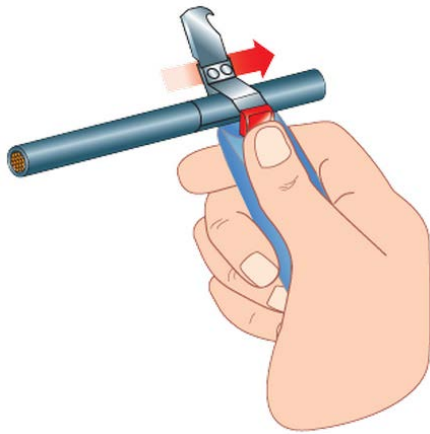

**985955 Sheath strippers****Description:**

- "Effort reducer" push button.
  - Spare blade stored in the handle.
  - Easily accessible adjustment knob.
  - Self-swivel blade.
  - 985955 straight blades.
  - 985956 hooked blades.
- 986061: Set of 5 auto-swivel blades for sheath strippers  
985951 - 985952 - 985953 - 985954 - 985955 - 985956.

<b>Tips:</b>	Straight
--------------	----------

<b>Capacity Ø maxi [mm]:</b>	28 LD
--------------------------------------	-------

<b>[g]:</b>	75
-------------	----