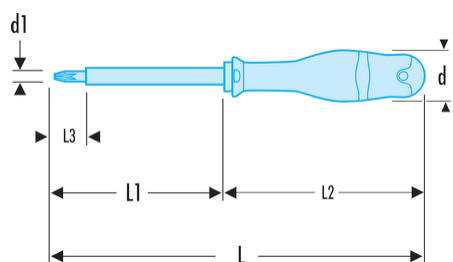

ADB2X125VE ADB.VE - PROTWIST® BORNEO® screwdrivers for mixed heads - Pozidriv®

Description:

- Screwdrivers designed specifically for mixed head screws found in electrical appliances.
- Tighter screwing = safety.
- Less slipping for better sensations and lesser wear.
- Longer screwdriver durability.
- For your safety, each screwdriver is tested individually at 10,000 Volts for 10 seconds, at the end of the manufacturing cycle.
- Bi-material grip resists to impacts, abrasion, and chemicals.

d [mm]:	36
d1 [mm]:	6
I x L [mm]:	18 x 125
L [mm]:	245
L1 [mm]:	125
L2 [mm]:	120
L3 [mm]:	18
Pozidriv [No]:	PZ2
[g]:	136