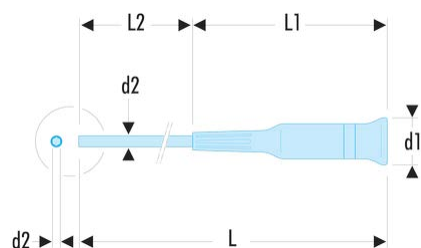

**AEF.2X75** AEF - Micro-Tech® screwdriver for slotted head screw**Description:**

- Swivel head.
- Presentation: chromed blade, hardened tip.

<b>d1 x L1</b> [mm]:	17 x 82
-------------------------	---------

<b>d2 x L2</b> [mm]:	2,0 x 75
-------------------------	----------

<b>L [mm]:</b>	157
----------------	-----

<b>Color:</b>	Indigo
---------------	--------

<b>[g]:</b>	14,5
-------------	------