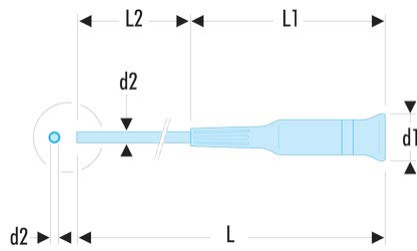

**AEF.3X75** AEF - Micro-Tech® screwdriver for slotted head screw**Description:**

- Swivel head.
- Presentation: chromed blade, hardened tip.

<b>d1 x L1</b> [mm]:	21 x 93
-------------------------	---------

<b>d2 x L2</b> [mm]:	3,0 x 75
-------------------------	----------

<b>L [mm]:</b>	168
----------------	-----

<b>Color:</b>	Pink
---------------	------

<b>[g]:</b>	21,2
-------------	------