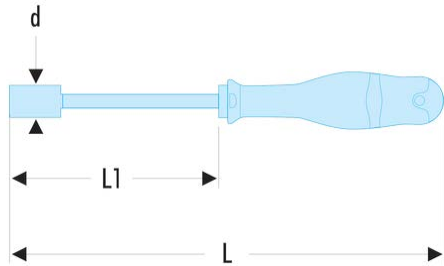

AM.M1 AM - PROTWIST® bit holder screwdriver**Description:**

- Bi-material ergonomic handle for comfortable and reliable screwing.
- AM.H: Snap-ring model.
- AM.M1: Short magnetic model.
- AM.M2: Long magnetic model.

d [mm]: 10

L [mm]: 180

L1 [mm]: 63

[g]: 120
