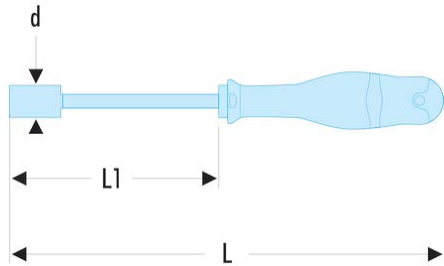

AM.M2 AM - PROTWIST® bit holder screwdriver

Description:

- Bi-material ergonomic handle for comfortable and reliable screwing.
- AM.H: Snap-ring model.
- AM.M1: Short magnetic model.
- AM.M2: Long magnetic model.

d [mm]:	10
L [mm]:	245
L1 [mm]:	125
[g]:	150