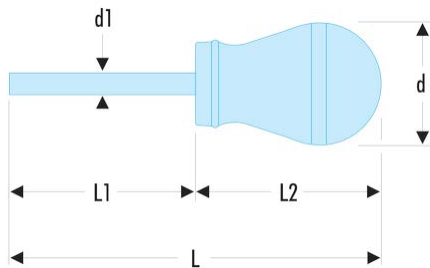

AN4X35 AN - PROTWIST® screwdrivers for slotted head screws - short blades**Description:**

- Short round blade and ball handle for use in confined spaces.
- Finish: black tipped mat chromed blade.

Qtys:	1
A [mm]:	4,0
d [mm]:	36
d1 x L1 [mm]:	4,0 x 35
E [mm]:	0,8
E x l [mm]:	0,8 x 4,0
L [mm]:	91
L2 [mm]:	56
[g]:	36