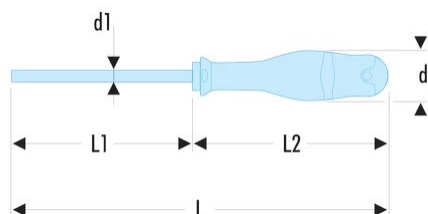

AN5.5X150SLS AN-ANF.SLS - PROTWIST® screwdrivers for slotted head screws - milled blades

Description:

- Tool equipped with a FACOM SLS attachment solution, preventing any risk of accidental falls.
- The crimped "rotating" cable solution, selected and tested by FACOM, maintains user ergonomics.
- Silicon carbon blade: strong and resistant to flexion.
- Bi-material grip resists to impacts, abrasion, and chemicals.
- Finish: black tipped mat chromed blade."

A [mm]: 5,5

d [mm]: 30

d1 x L1 [mm]: 5,5 x 150

E [mm]: 1,0

E x l [mm]: 1,0 x 5,5

L [mm]: 259

L2 [mm]: 109

[g]: 130