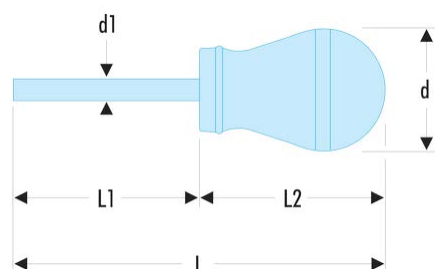

AN5,5X35 AN - PROTWIST® screwdrivers for slotted head screws - short blades**Description:**

- Short round blade and ball handle for use in confined spaces.
- Finish: black tipped mat chromed blade.

Qtys:	1
A [mm]:	5,5
d [mm]:	36
d1 x L1 [mm]:	5,5 x 35
E [mm]:	1,0
E x l [mm]:	1,0 x 5,5
L [mm]:	91
L2 [mm]:	56
[g]:	41